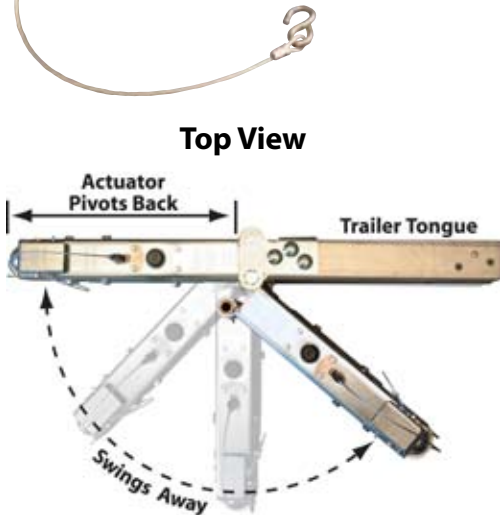

Ultra 70 Swing-Away Trailer Brake Actuators

Available for Titan Actuator Models

- Aero 7500 (trailers up to 7,500 lbs.)
- Now with the Ultra 70
- Fits both 3x5 & 3x4 tongues

Pivoting trailer brake actuators for smaller storage areas

- Get the same outstanding quality and performance of Titan's Surge Brake Actuators with the new swing-away feature, making trailer storage even easier.
- Titan's swing-away feature enables a trailer to be stored in a smaller enclosed area by pivoting the actuator back, thereby shortening the trailer tongue.
- The perfect solution for storing a boat in a smaller garage
- For use with trailer weight capacities up to 7,500 lbs.
- Available for both weld-on or bolt-on models
- Can swing either right or left
- Unique design reduces installation time and labor
- Backed by Titan's one-year limited warranty