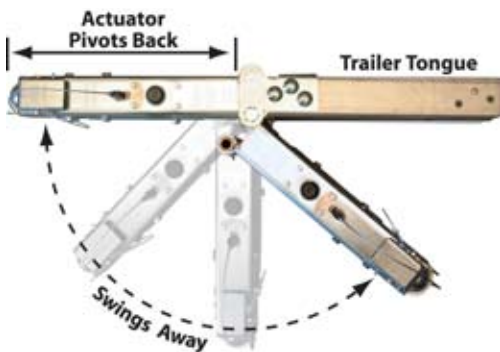

Top View

Available now
Contact your
Titan Representative
800-832-8781