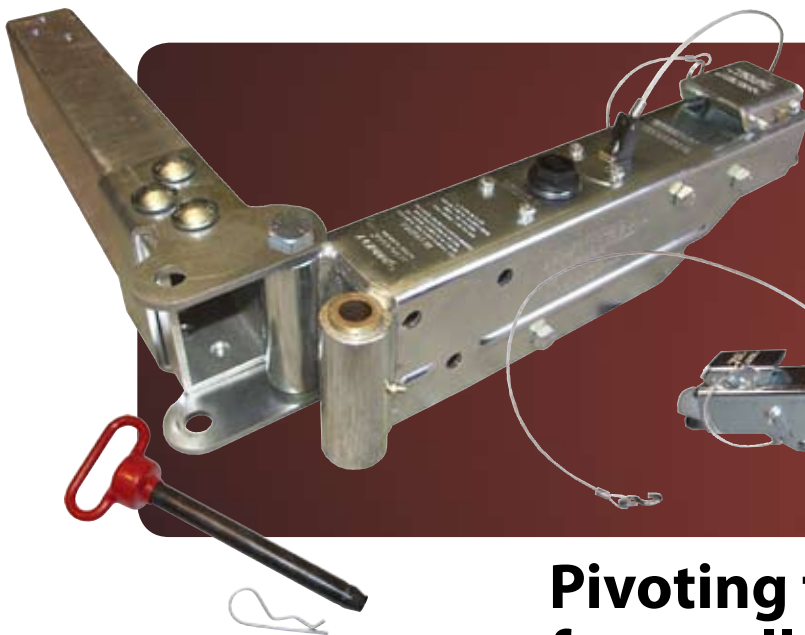

Swing-Away Trailer Brake Actuators

Available for Titan Actuator Models

- Aero 7500 (trailers up to 7,500 lbs.)
- 3x5 or 3x4 tongue (3x4 kit needed)

AERO 7500

Pivoting trailer brake actuators for smaller storage areas

- Get the same outstanding quality and performance of Titan's Surge Brake Actuators with the new swing-away feature, making trailer storage even easier.
- Titan's swing-away feature enables a trailer to be stored in a smaller enclosed area by pivoting the actuator back, thereby shortening the trailer tongue.
- The perfect solution for storing a boat in a smaller garage
- For use with trailer weight capacities up to 7,500 lbs.
- Available for both weld-on or bolt-on models
- Can swing either right or left
- Unique design reduces installation time and labor
- Backed by Titan's one-year limited warranty