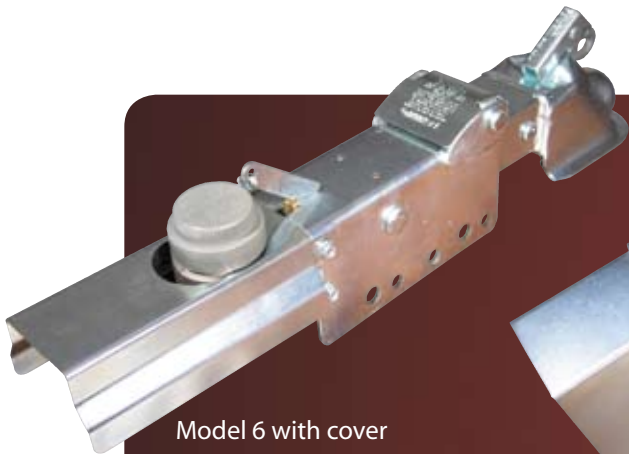

Solenoid Covers

Model 6 with cover

Model 10 with cover
cover also fits Model 20

Back-up Solenoid

Model 60
with cover

Now available on all Titan actuators for protection of back-up solenoids. Designed for easy access for service. Actuators are also available with pre-installed solenoids.