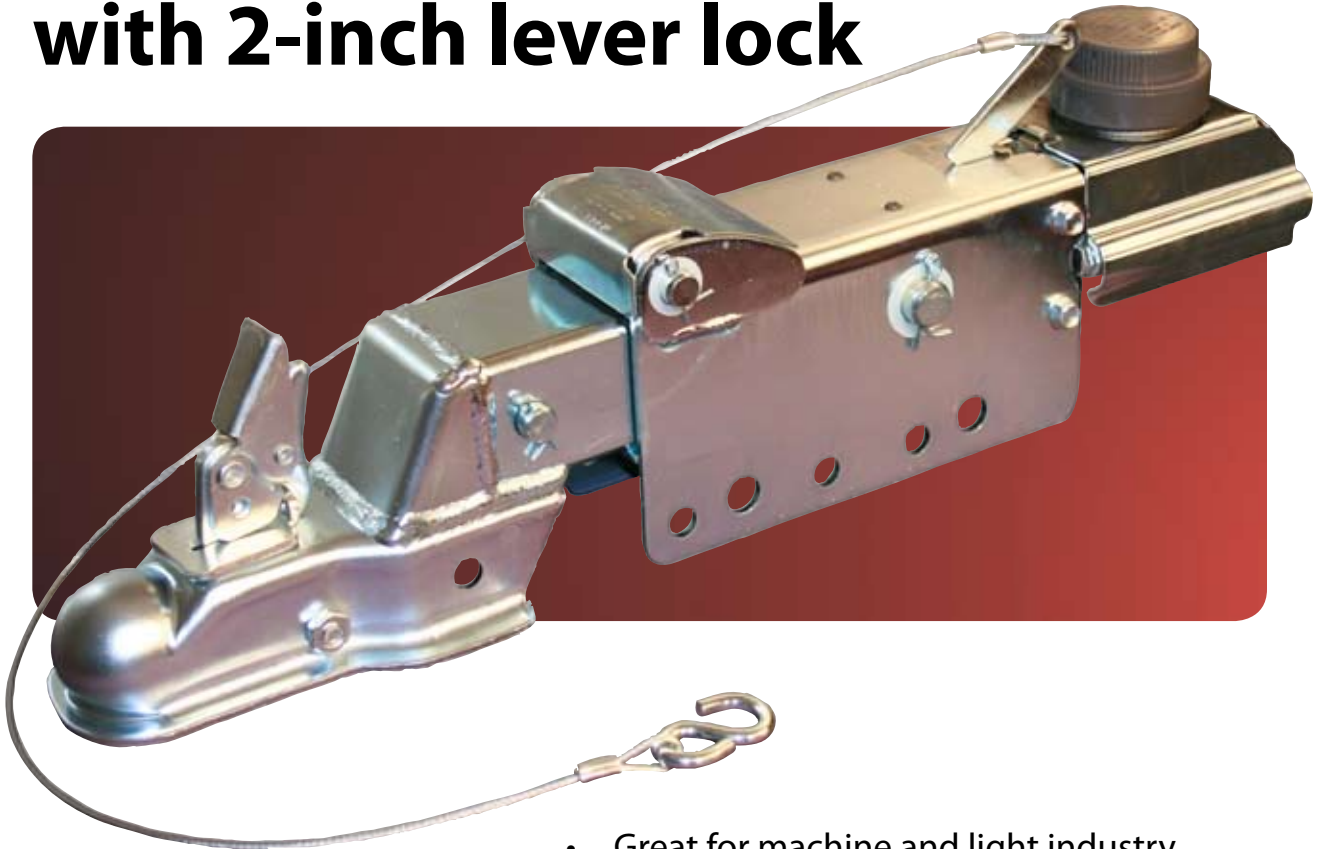

Model 6 Actuator with 2-inch lever lock

- Great for machine and light industry
- Model 6 Actuator is available for drum or disc with pre-installed solenoid
- Features two-inch lever lock

Available now
Contact your
Titan Representative
800-832-8781