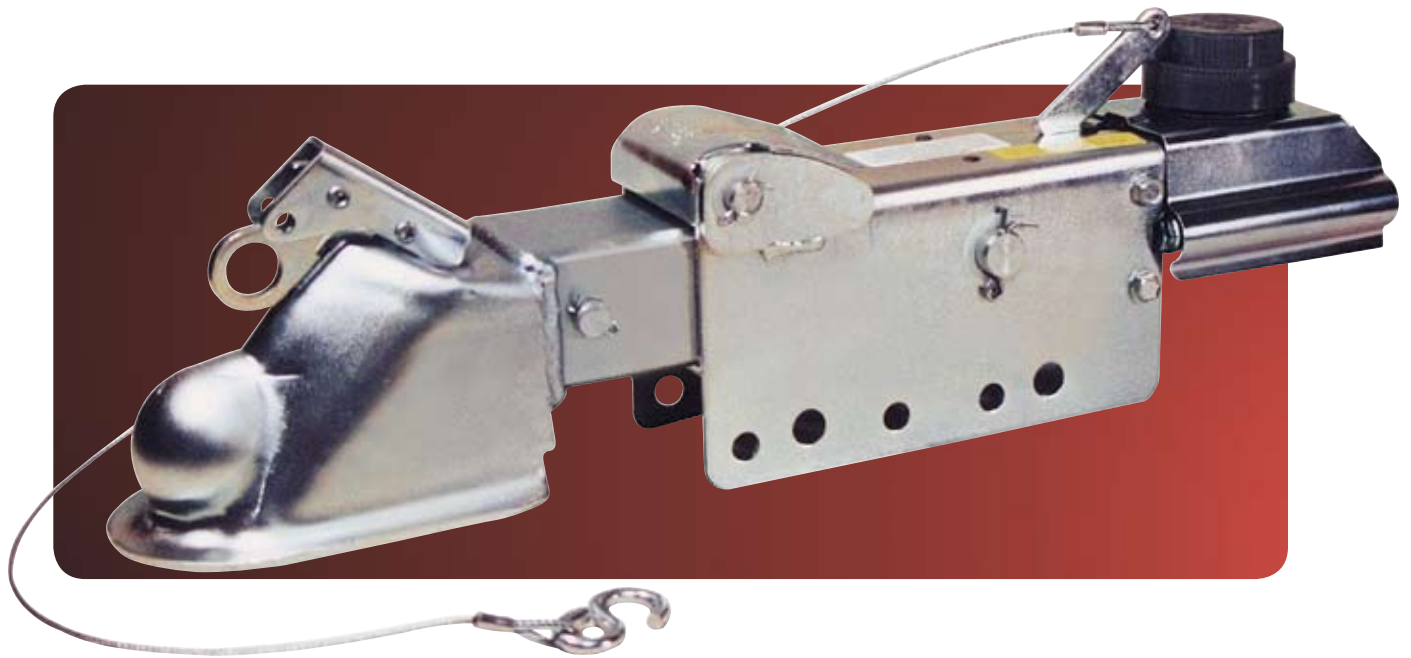

## Model 6 Actuator

### New 8,000 lb. Rating

Same great actuator but now rated at 8,000 lbs. Available in both drum and disc models. Disc models have the option of pre-installed back-up solenoids and back covers.

**Available now**  
Contact your  
Titan Representative  
800-832-8781